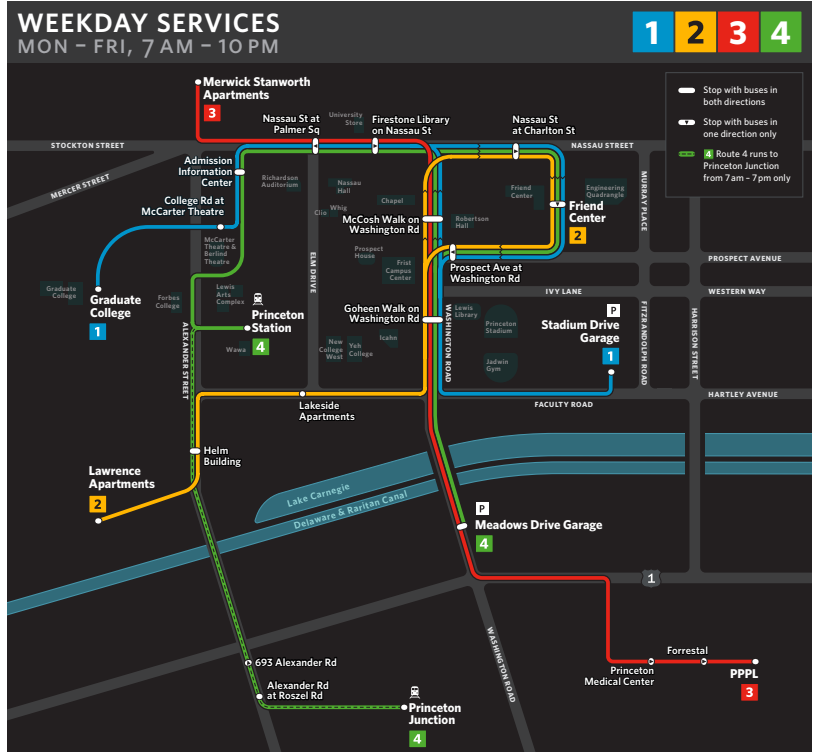

## University Neighborhoods

The Princeton Campus is a collection of neighborhoods.

The index will tell you which neighborhood your building is located in.

## TigerTransit Network

Free Shuttle Service for All

Princeton University's free TigerTransit shuttle bus system operates on a fixed route schedule, providing safe, convenient, and reliable transportation throughout the Princeton campus and surrounding community.

There are TigerTransit stops located near most major academic and administrative buildings, commuter parking lots, and housing facilities.

Princeton Forrestal Center is Princeton University's Corporate Office and Research Complex. The Princeton Plasma Physics Laboratory (PPPL) is a world-class fusion energy research laboratory managed by the university for the U.S. Department of Energy.

Both are minutes from the main academic campus using TigerTransit's Route 3.