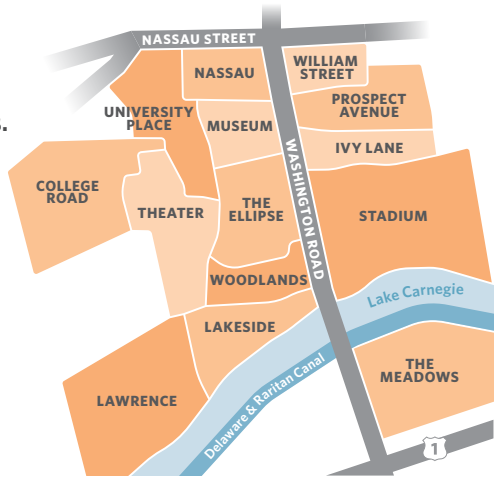

## University Neighborhoods

The Princeton Campus is a collection of neighborhoods.

The index will tell you which neighborhood your building is located in.

Both are minutes from the main academic campus using TigerTransit's Route 3.

Scully Hall	THE ELLIPSE
Shea Rowing Center	LAKESIDE
Sherrerd Field	1952 Stadium WOODLANDS
Sherrerd Green	MUSEUM
Sherrerd Hall	PROSPECT AVENUE
Sonia Sotomayor Hall	UNIVERSITY PLACE
<b>i</b> Admission Information Center	
South Baker Hall	UNIVERSITY PLACE
Whitman College	
Spelman Halls	UNIVERSITY PLACE
<b>P</b> Stadium Drive Garage	STADIUM
Visitor Parking	
Stanhope Hall	NASSAU
Streicker Bridge	THE ELLIPSE
Strubing Field	STADIUM
<b>T</b>	<b>NEIGHBORHOOD</b>
T.I.G.E.R.	STADIUM
Tennis Pavilion	THE ELLIPSE
Terrace Club	IVY LANE
<b>P</b> Theater Drive Garage	THEATER
Thomas Laboratory	THE ELLIPSE
Tiger Inn	PROSPECT AVENUE
Tower Club	PROSPECT AVENUE
<b>U</b>	<b>NEIGHBORHOOD</b>
University NOW Day Nursery	STADIUM
University Store	DOWNTOWN PRINCETON
University Store	UNIVERSITY PLACE
Sonia Sotomayor Hall	
Upper Strubing Field	STADIUM
<b>V</b>	<b>NEIGHBORHOOD</b>
Von Neumann Hall	PROSPECT AVENUE
<b>W</b>	<b>NEIGHBORHOOD</b>
Walker Hall	MUSEUM
Wallace Hall	PROSPECT AVENUE
Wallace Dance & Theater	THEATER
Lewis Arts Complex	
Wawa	THEATER
Weaver Track Stadium	STADIUM
Wendell Hall	UNIVERSITY PLACE
Whitman College	
West Lodge	Graduate College COLLEGE ROAD
Whig Hall	NASSAU
White Peff '03 Field	STADIUM
Whitman College	UNIVERSITY PLACE
Whitman-Butler Dining Pavilion	UNIVERSITY PLACE
Wilf Hall	Butler College THE ELLIPSE
Witherspoon Hall	NASSAU
Rockefeller College	
Woolworth Center for Musical Studies	MUSEUM
Wright Hall	MUSEUM
Wu Hall	THE ELLIPSE
Wyman Cottage	COLLEGE ROAD
Graduate College	
Wyman House	COLLEGE ROAD
Graduate College	
<b>Y</b>	<b>NEIGHBORHOOD</b>
Yeh College	THE ELLIPSE
Yoseloff Hall	Butler College THE ELLIPSE